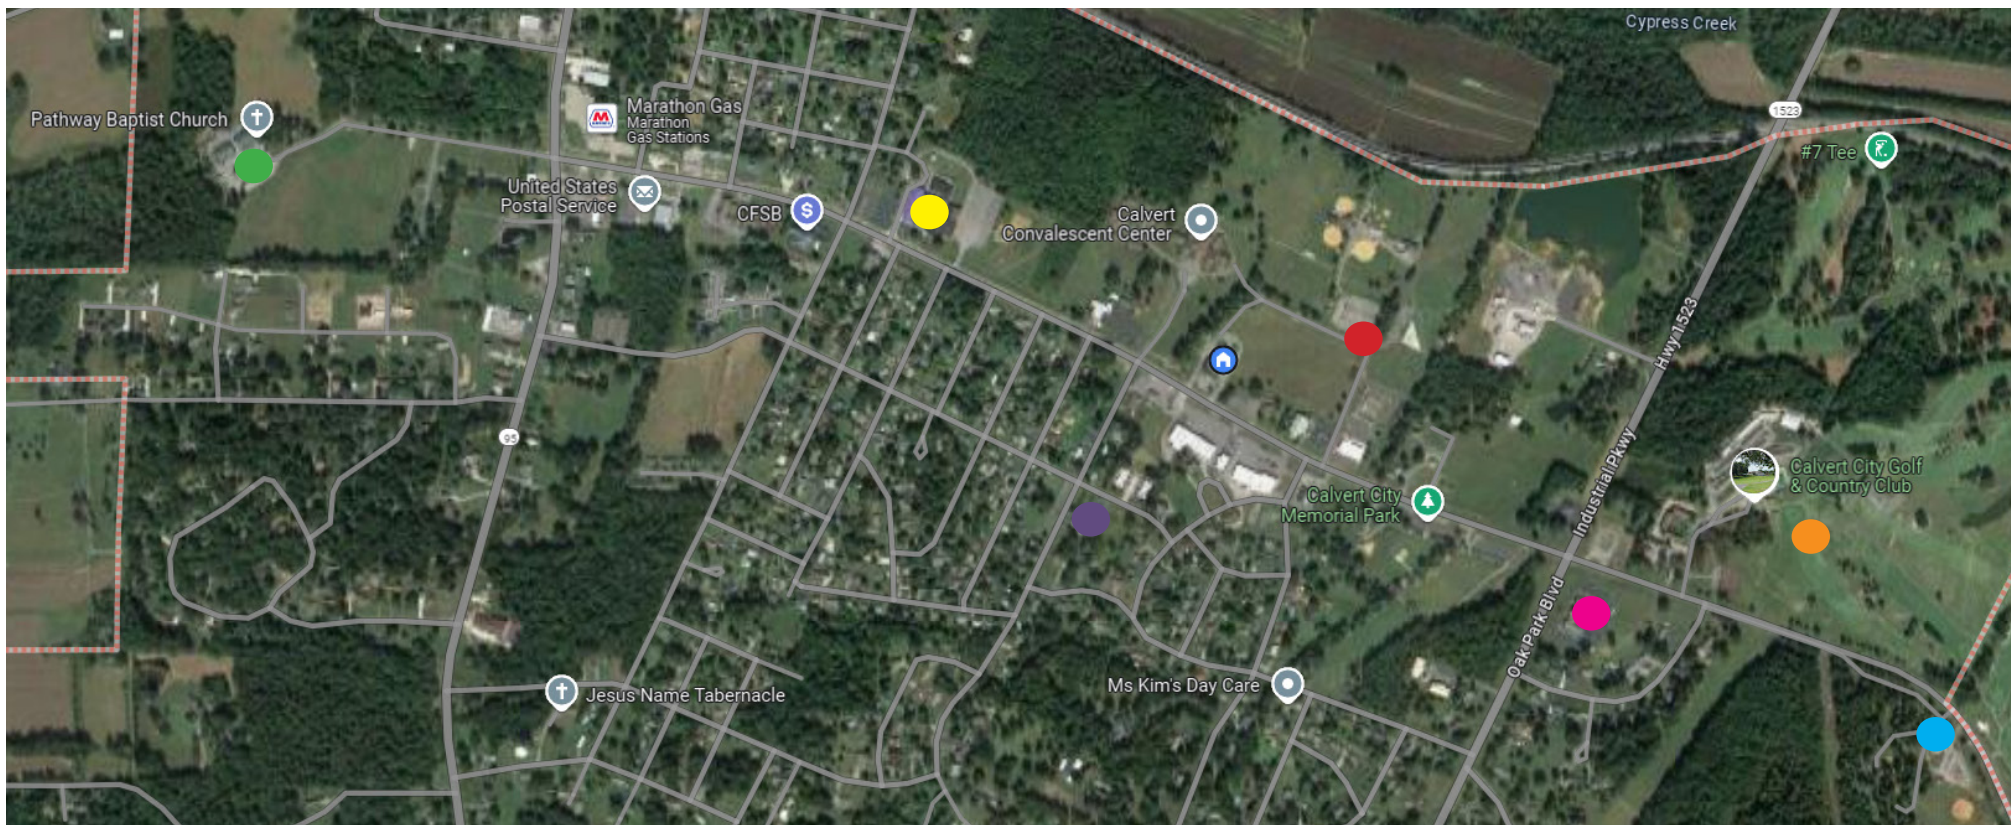

# CALVERT CITY MEMORIAL PARK

1072 5th Ave, Calvert City, KY 42029

- LIVE MUSIC
- CARNIVAL GAMES
- ARTS AND CRAFT VENDORS
- FOOD TRUCKS
- BALLOON GLOW AND TETHER

## VENDOR LOCATIONS

1. Handheld (13), Mija (14)
2. Creative Cookin' (13), Chimney's (14)
3. iPop Kettlecorn
4. Iron Smoke BBQ
5. Lane's Concessions
6. Stacey Brewer
7. Tiny Dubu Handmade - Annabelle Hellman
8. Dee Carlisle
9. Etch to Edge
10. Traveling Plants
11. Macrame by Stephanie
12. The Raven's Nest Collections
13. Ashley Heck Facepainting
14. - 20. Carnival Games
21. Krazy Kones
22. MKY Floss Co. Cotton Candy
23. Yellow Umbrella

## PARKING WITH SHUTTLE SERVICE

- Pathway Baptist Church,  
1.35 Miles to Memorial Park, 25 minute walk  
229 W 5th Ave, Calvert City, KY 42029
- Calvert City Elementary School  
.63 miles to Memorial Park, 12 minute walk  
563 5th Ave, Calvert City, KY 42029
- Calvert City Old Park  
.37 miles to Memorial Park, 11 minute walk  
1674 E 5th Ave, Calvert City 42029