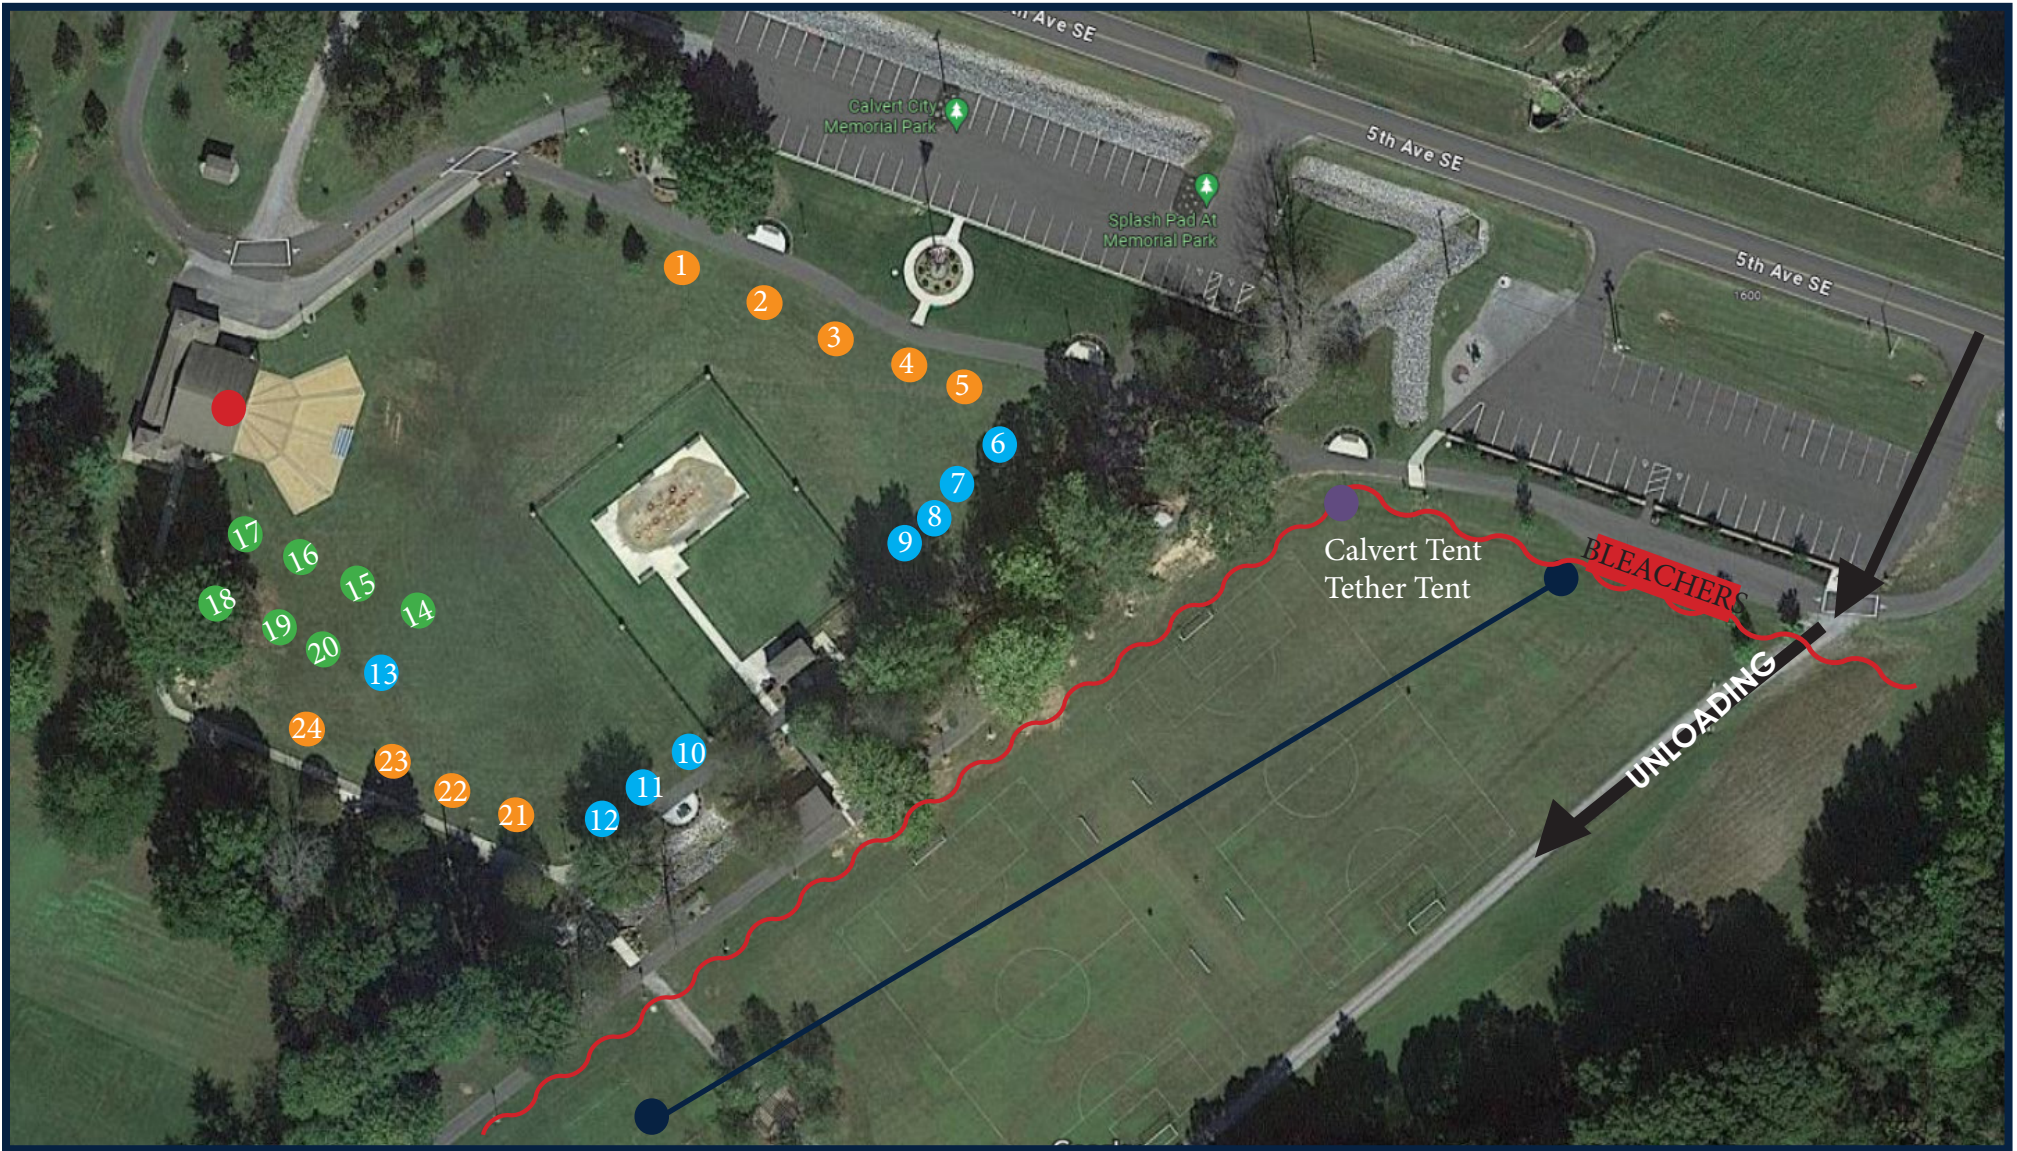

# CALVERT CITY MEMORIAL PARK

1072 5th Ave, Calvert City, KY 42029

- LIVE MUSIC
- CARNIVAL GAMES
- ARTS AND CRAFT VENDORS
- FOOD TRUCKS
- BALLOON GLOW AND TETHER

## VENDOR LOCATIONS

1. Handheld (13), Mija (14)
2. Creative Cookin' (13), Chimney's (14)
3. iPop Kettlecorn
4. Iron Smoke BBQ
5. Lane's Concessions
6. Stacey Brewer
7. Tiny Dubu Handmade - Annabelle Hellman
8. Dee Carlisle
9. Etch to Edge
10. Traveling Plants
11. Macrame by Stephanie
12. The Raven's Nest Collections
13. Ashley Heck Facepainting
14. - 20. Carnival Games
21. Krazy Kones
22. MKY Floss Co. Cotton Candy
23. Yellow Umbrella

## EVENTS HAPPENING HERE

### Pilot and Passenger Meeting

Doctors Park Pavilion 2  
September 14 and 15  
5:45 AM